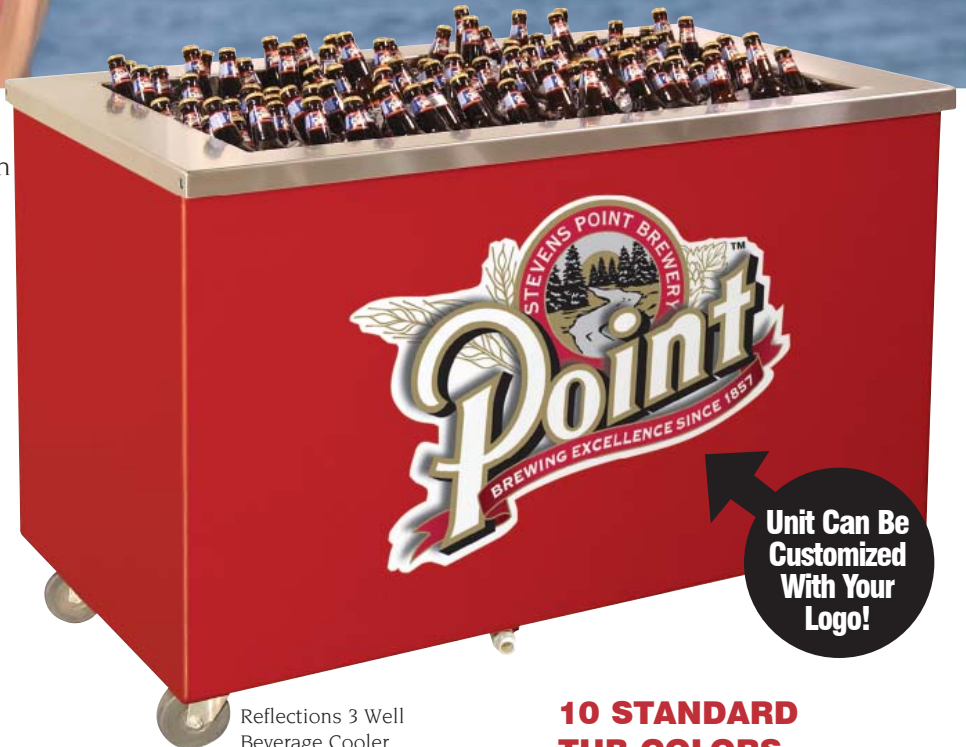

PIPER REFLECTIONS

ICED BEVERAGE COOLER*

All you'll need is a Bottle Opener!

DENT RESISTANT FIBERGLASS BASE

Sturdy fiberglass shell stands up to rough working conditions.

SMOOTH, ROUNDED CONSTRUCTION

Tub base is molded from one piece for smooth finish, rounded corners.

EASILY CLEANED

Fiberglass shell wipes clean with soap & water.

HOLDS ICE

Each unit provides ample space for a layer of ice to cool your product.

EASY DRAINAGE

Each Unit is equipped with drain standard.

Unit Can Be Customized With Your Logo!

Reflections 3 Well Beverage Cooler Shown in Signal Red, R3-BCI

For More Information & Product Specifications Visit www.piperonline.net

10 STANDARD TUB COLORS TO CHOOSE FROM!

- Purple Red
- Signal Red
- Yellow
- Light Blue
- Gentiane Blue
- Water Blue
- Moss Green
- Squirrel Gray
- Black
- White